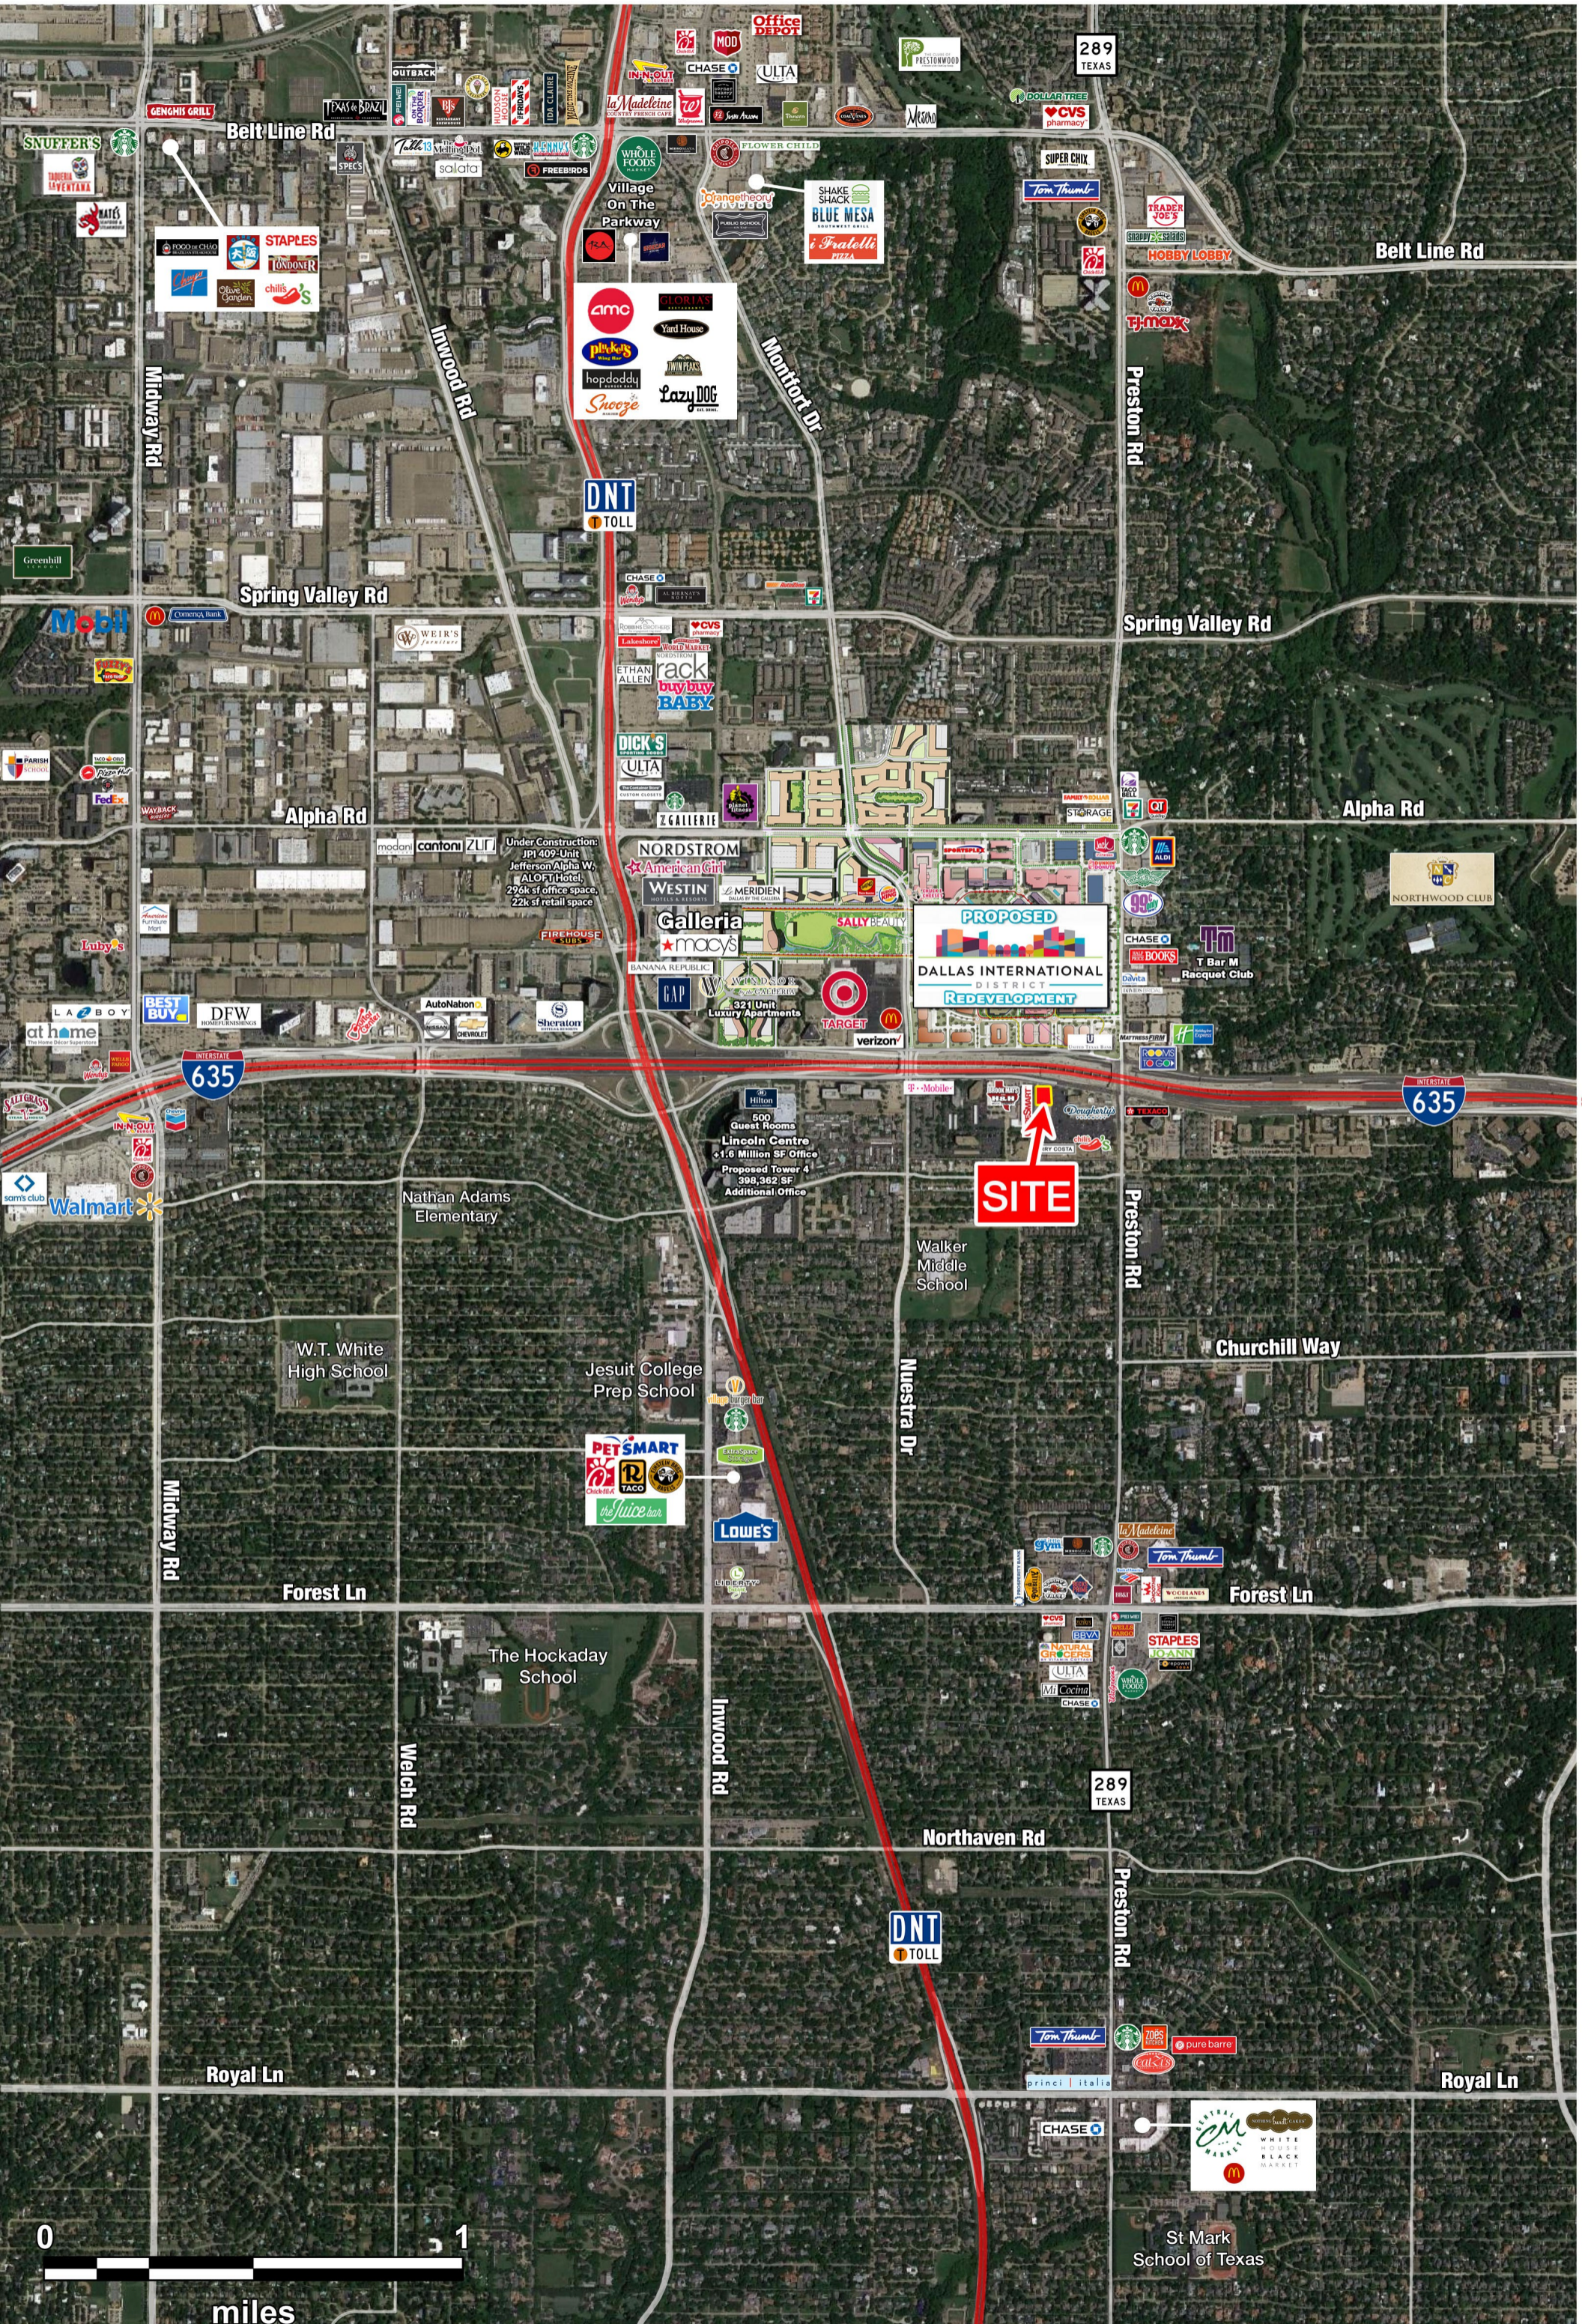

FORMER BOOT BARN | SWC LBJ FWY (I-635E) & PRESTON RD, DALLAS, TX 75230

The information was obtained from sources deemed reliable; however, Weitzman has not verified it and makes no guarantees, warranties or representations as to the completeness or accuracy thereof. The presentation of this real estate information is subject to errors; omissions; change of price; prior sale or lease, or withdrawal without notice. You and your advisors should conduct a careful independent investigation of the property to determine if it is suitable for your intended purpose.